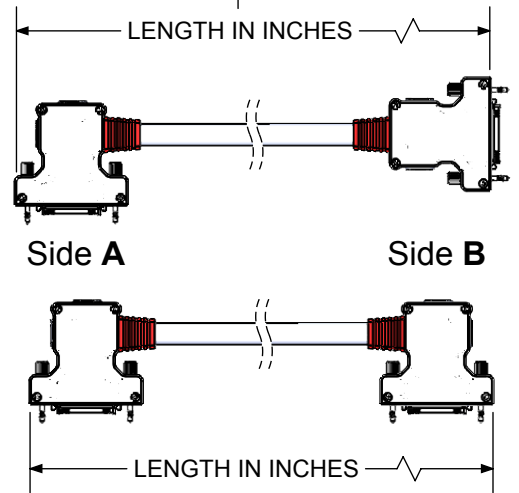

CA-

-HDC-

CABLE

Side A

Side B

CABLE TYPE	
P	SHIELDED TWISTED PAIRS WITH PVC JACKET (STANDARD)
F	SHIELDED TWISTED PAIRS WITH FEP JACKET (HIGH TEMPERATURE)

ALL OPTION SHOWN WITH THIS PIN CONFIGURATION