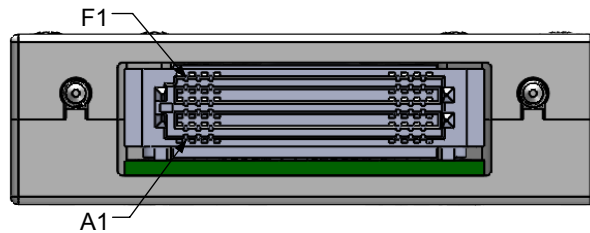

CA-

-HDC-

CABLE

Side A

Side B

CABLE TYPE	
P	SHIELDED TWISTED PAIRS WITH PVC JACKET (STANDARD)
F	SHIELDED TWISTED PAIRS WITH FEP JACKET (HIGH TEMPERATURE)

ALL OPTION SHOWN WITH THIS PIN CONFIGURATION