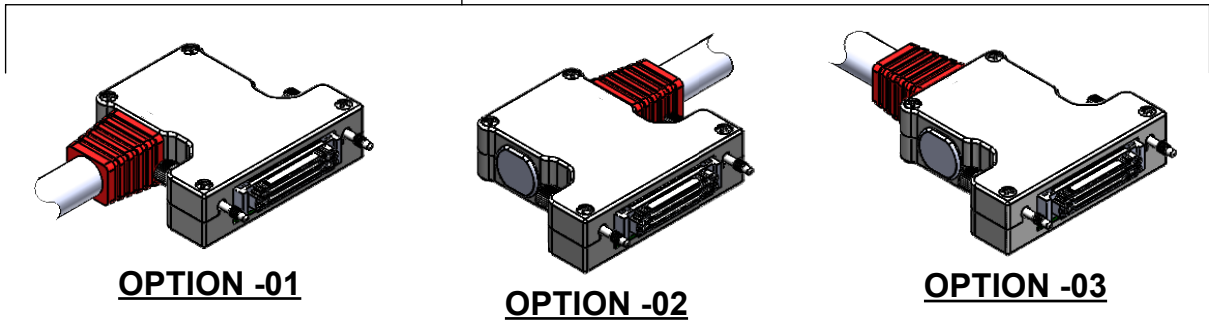

CA-

-HDC-

CABLE

Side A

Side B

CABLE TYPE	
P	SHIELDED TWISTED PAIRS WITH PVC JACKET (STANDARD)
F	SHIELDED TWISTED PAIRS WITH FEP JACKET (HIGH TEMPERATURE)

ALL OPTION SHOWN WITH THIS PIN CONFIGURATION